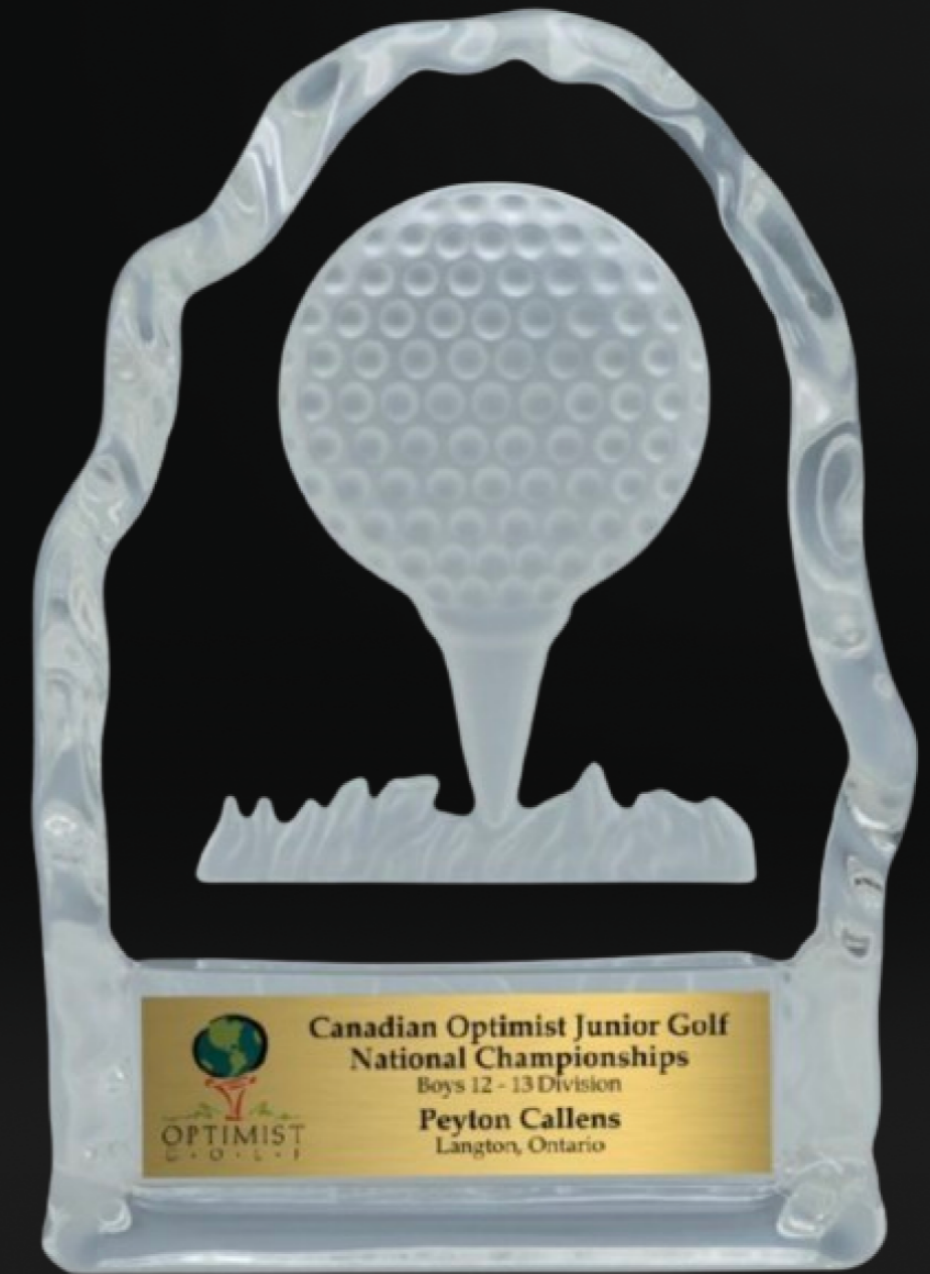

Sample of Engraved Award

TES
THE ENGRAVING SHOPPE

Golf Iceberg Glass Award - 4¼"

PART NUMBER: GlasAwar-72778

ARTWORK AREA: W - 2.375", H - 0.68", RATIO: 1:1

PLEASE NOTE

THE ABOVE TEMPLATE IS TO BE USED AS A GUIDELINE ONLY. COMPARE TO PRODUCT SIZING ON AN INDIVIDUAL BASIS. THE RED HAIRLINE INDICATES A SUGGESTED DECORATING AREA ONLY.