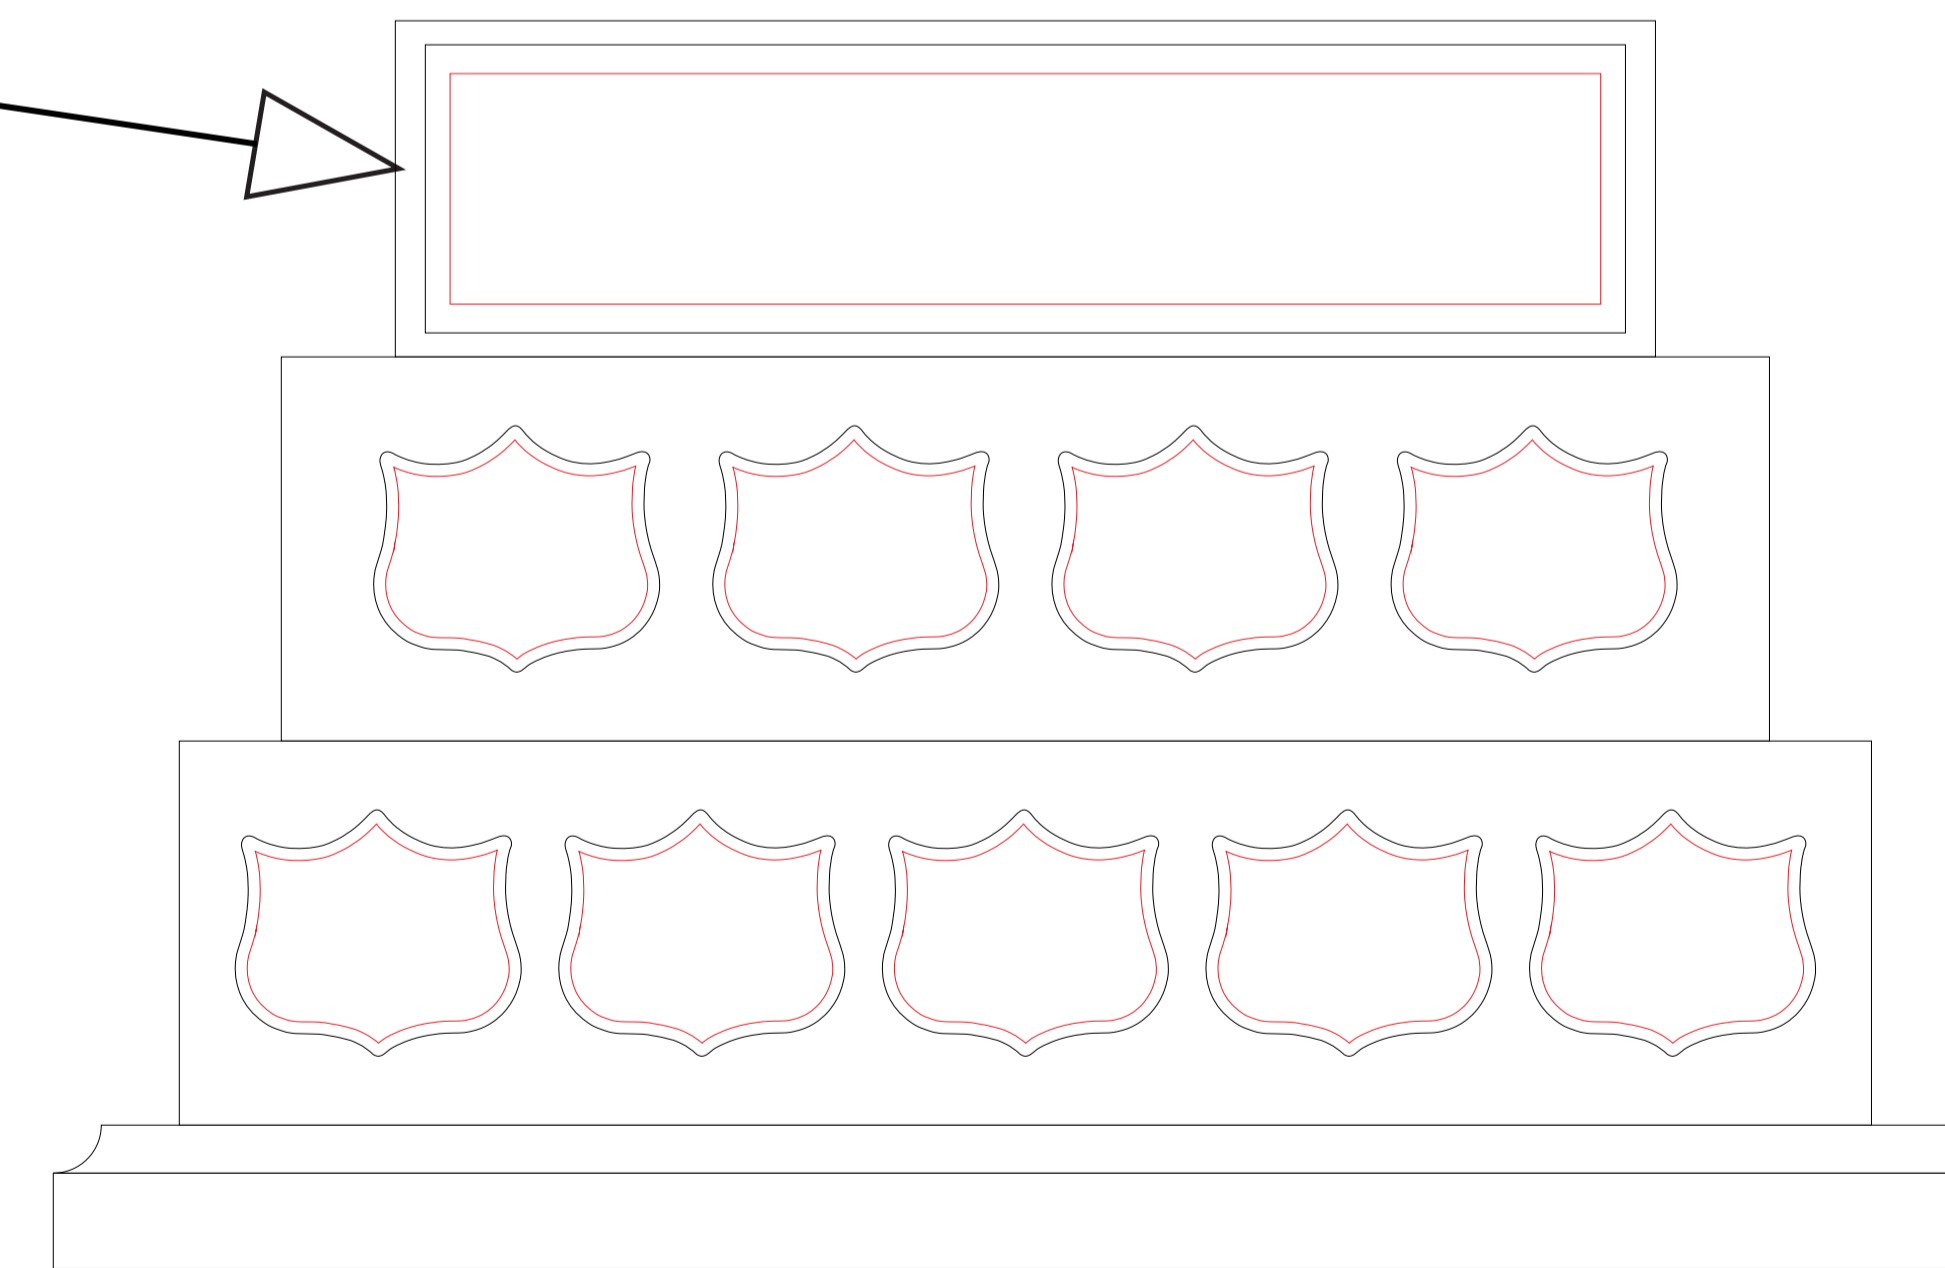

Amalfi Annual Cup - 15" - Gold & Silver - 2 Tiers Base

PART NUMBER: AnnuTrop-58185

ARTWORK AREA: W - 6.25", H - 1.5", RATIO: 1:1

PLEASE NOTE

THE ABOVE TEMPLATE IS TO BE USED AS A GUIDELINE ONLY. COMPARE TO PRODUCT SIZING ON AN INDIVIDUAL BASIS. THE RED HAIRLINE INDICATES A SUGGESTED DECORATING AREA ONLY.

Amalfi Annual Cup - 15" - Gold & Silver - 3 Tiers Base

PART NUMBER: AnnuTrop-58185

ARTWORK AREA: W - 6.25", H - 1.5", RATIO: 1:1

PLEASE NOTE

THE ABOVE TEMPLATE IS TO BE USED AS A GUIDELINE ONLY. COMPARE TO PRODUCT SIZING ON AN INDIVIDUAL BASIS. THE RED HAIRLINE INDICATES A SUGGESTED DECORATING AREA ONLY.

Amalfi Annual Cup - 15" - Gold & Silver - Jumbo 2 Tiers Base

PART NUMBER: AnnuTrop-58185

ARTWORK AREA: W - 6.25", H - 2.375", RATIO: 1:1

PLEASE NOTE

THE ABOVE TEMPLATE IS TO BE USED AS A GUIDELINE ONLY. COMPARE TO PRODUCT SIZING ON AN INDIVIDUAL BASIS. THE RED HAIRLINE INDICATES A SUGGESTED DECORATING AREA ONLY.