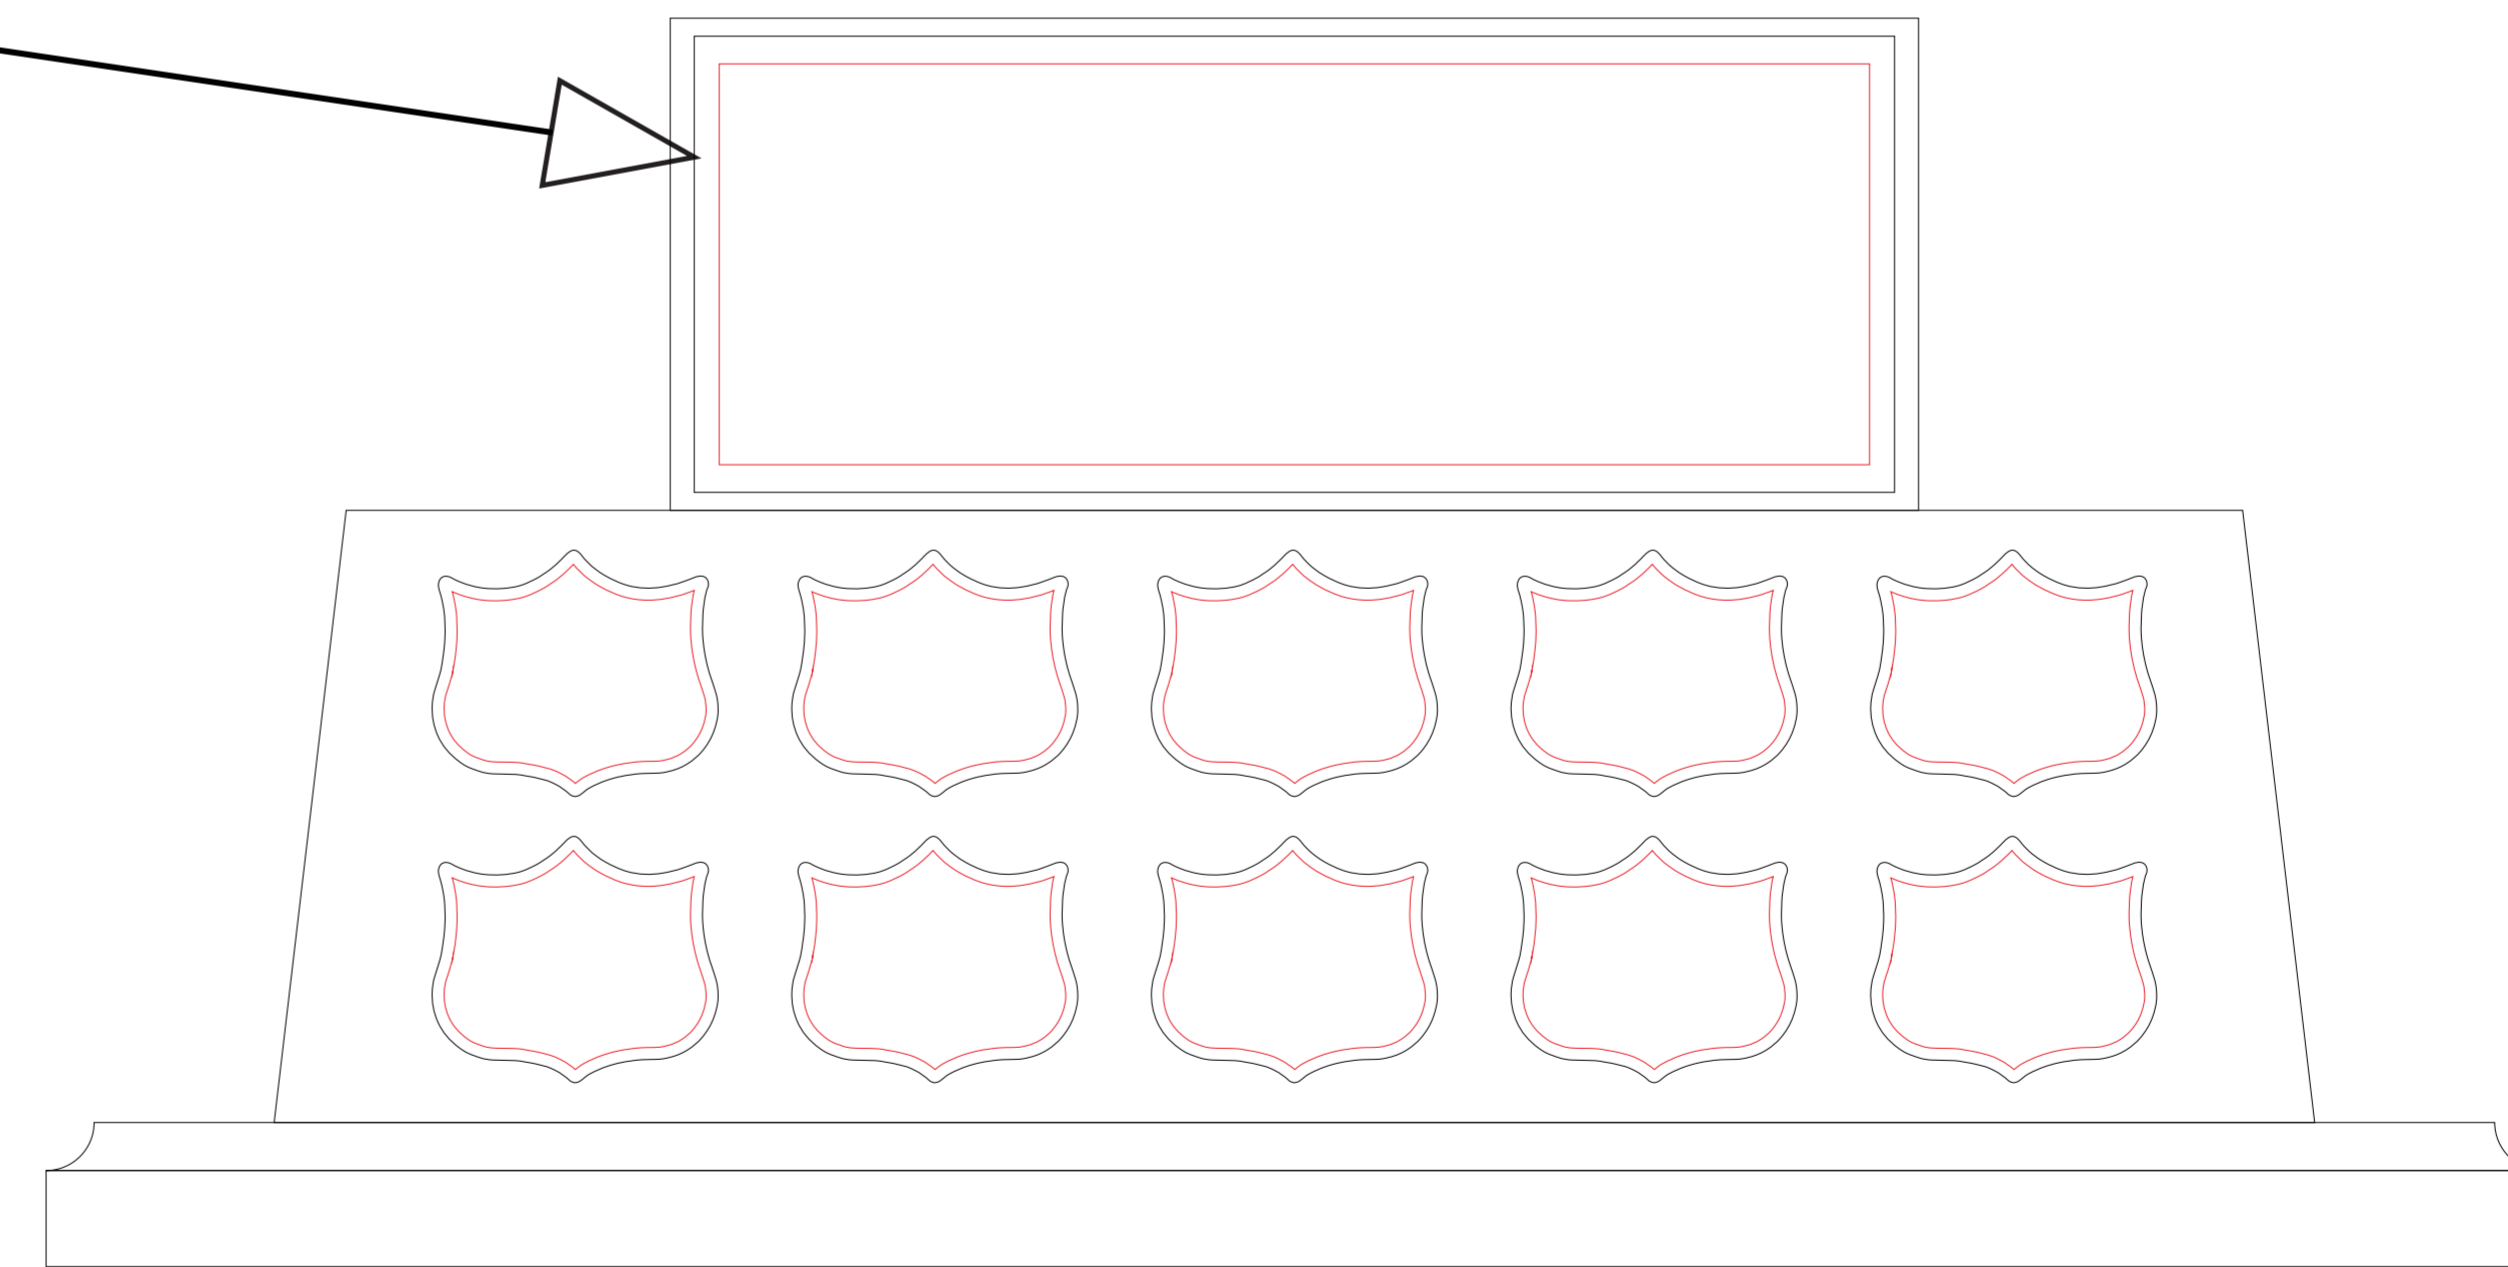

Amalfi Annual Cup - 15" - Gold & Silver - 2 Tiers Base

PART NUMBER: AnnuTrop-58185

ARTWORK AREA: W - 6.25", H - 1.5", RATIO: 1:1

PLEASE NOTE

THE ABOVE TEMPLATE IS TO BE USED AS A GUIDELINE ONLY. COMPARE TO PRODUCT SIZING ON AN INDIVIDUAL BASIS. THE RED HAIRLINE INDICATES A SUGGESTED DECORATING AREA ONLY.

Amalfi Annual Cup - 15" - Gold & Silver - 3 Tiers Base

PART NUMBER: AnnuTrop-58185

ARTWORK AREA: W - 6.25", H - 1.5", RATIO: 1:1

PLEASE NOTE

THE ABOVE TEMPLATE IS TO BE USED AS A GUIDELINE ONLY. COMPARE TO PRODUCT SIZING ON AN INDIVIDUAL BASIS. THE RED HAIRLINE INDICATES A SUGGESTED DECORATING AREA ONLY.

Amalfi Annual Cup - 15" - Gold & Silver - Jumbo 2 Tiers Base

PART NUMBER: AnnuTrop-58185

ARTWORK AREA: W - 6.25", H - 2.375", RATIO: 1:1

PLEASE NOTE

THE ABOVE TEMPLATE IS TO BE USED AS A GUIDELINE ONLY. COMPARE TO PRODUCT SIZING ON AN INDIVIDUAL BASIS. THE RED HAIRLINE INDICATES A SUGGESTED DECORATING AREA ONLY.